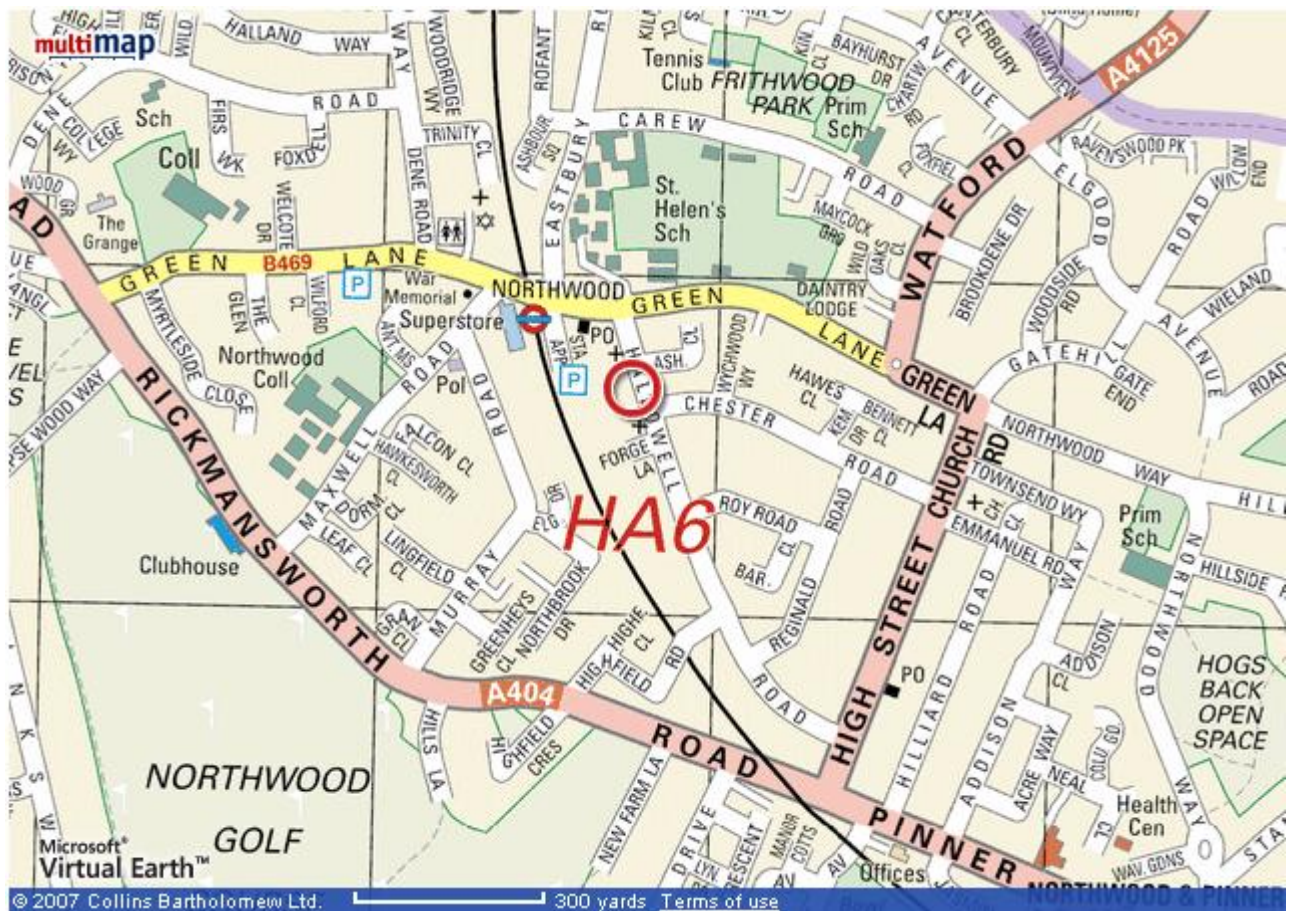

Map of St. John's Church, 26 Hallowell Road, Northwood, Middlesex, HA6 1DW

Nearest Tube: Metropolitan Line - Northwood (0.17mi, 0.27km)